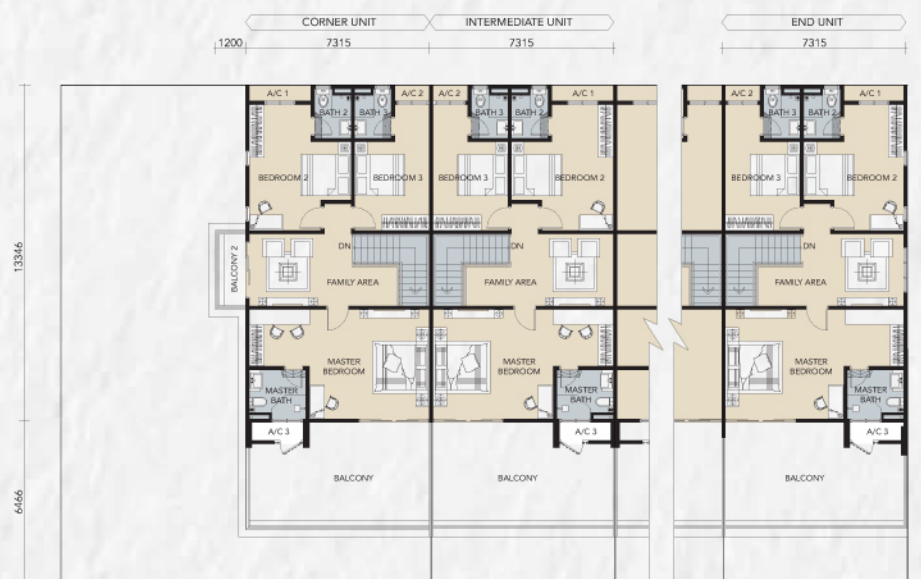

DOUBLE STOREY TERRACE

24' x 65'

4 Bedrooms & 4 Bathrooms

Artist's Impression Only

Floor Plans

Ground Floor

First Floor