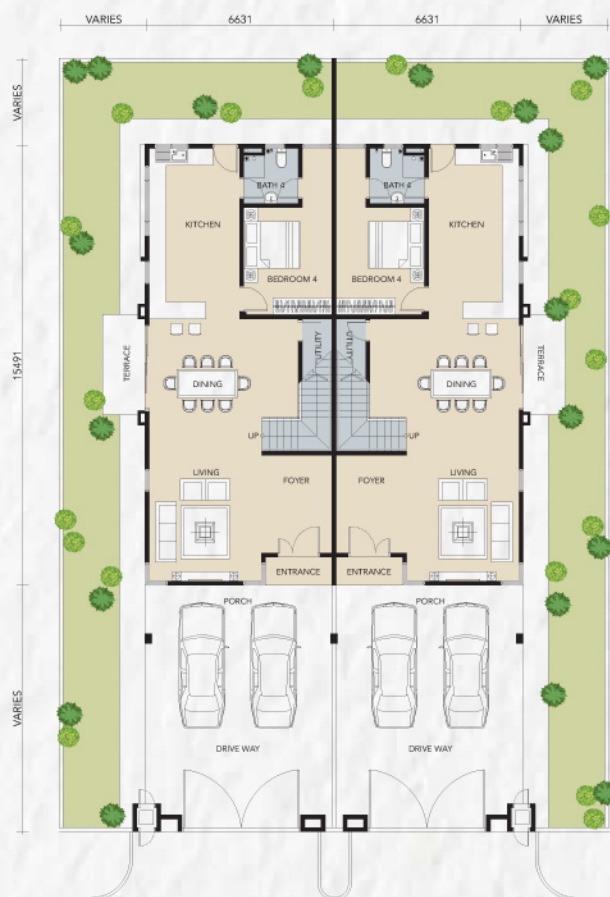

# DOUBLE STOREY SEMI-D TYPE B

32' x 90'

4 Bedrooms & 4 Bathrooms

Artist's Impression Only

## Floor Plans

Ground Floor

First Floor