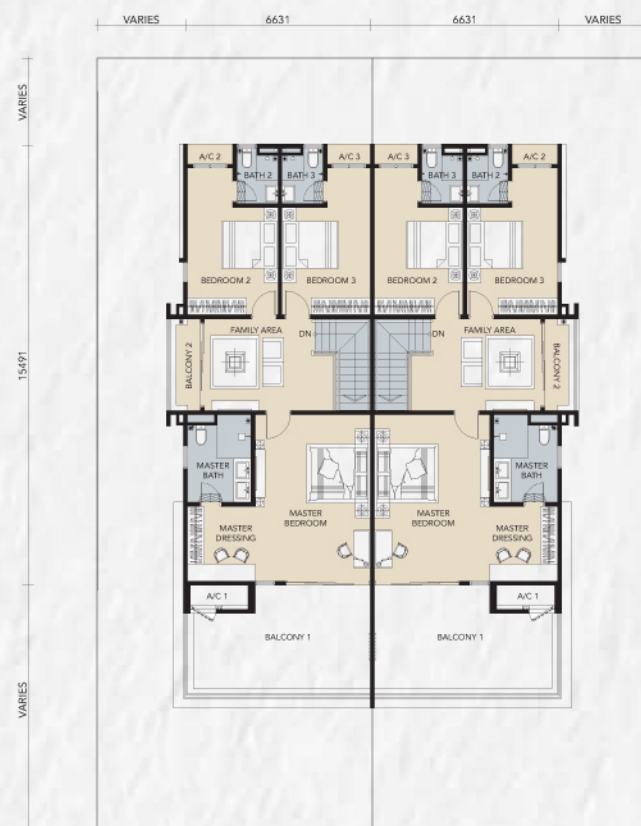

# DOUBLE STOREY SEMI-D TYPE B

32' x 90'

4 Bedrooms & 4 Bathrooms

Artist's Impression Only

## Floor Plans

Ground Floor

First Floor