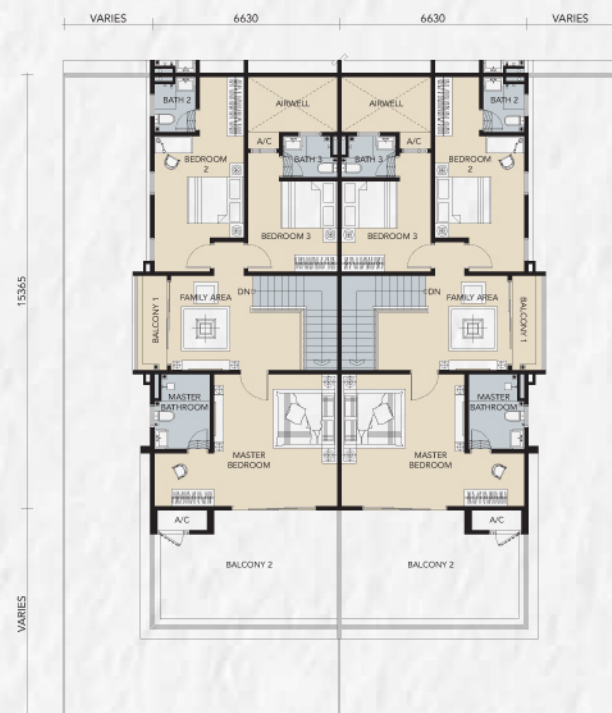

DOUBLE STOREY CLUSTER HOME

32' x 75'

4+1 Bedrooms & 4 Bathrooms

Artist's Impression Only

Floor Plans

Ground Floor

First Floor